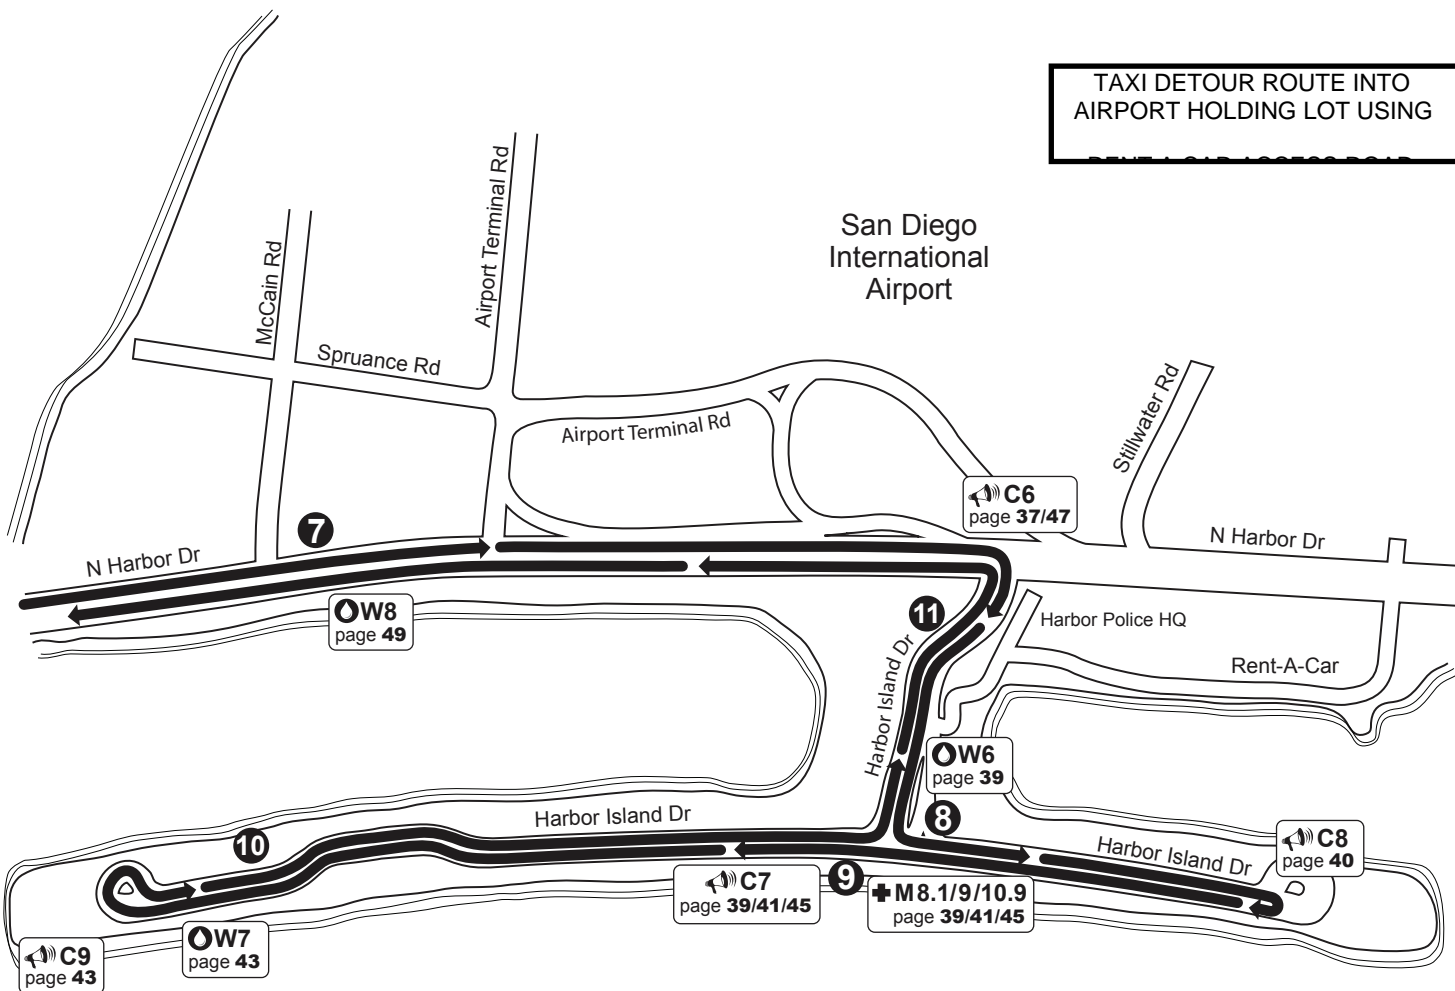

ATTENTION TAXI DRIVERS

*Is coming to
Harbor Island!*

Sunday – February 24

**Due to the half marathon route
and altered traffic patterns
between 6:00 am and 10:00 am
you will need to approach the
Airport Taxi Holding lot
using Rent-A-Car Access Road
from Harbor Drive entrance**

Exiting the Taxi Lot will remain the same. PD will control outbound access.

Please see MAP on the Reverse Side

Thank You for Your Cooperation.
More Info Online: www.womenshalf.competitor.com

Women's Half Marathon San Diego

1/2 Marathon

1/2

6.9 - 11.9 Miles

* NOT TO SCALE

Runners On Course
7:08AM - 10:14AM

TAXI DETOUR ROUTE INTO
AIRPORT HOLDING LOT USING

San Diego Bay